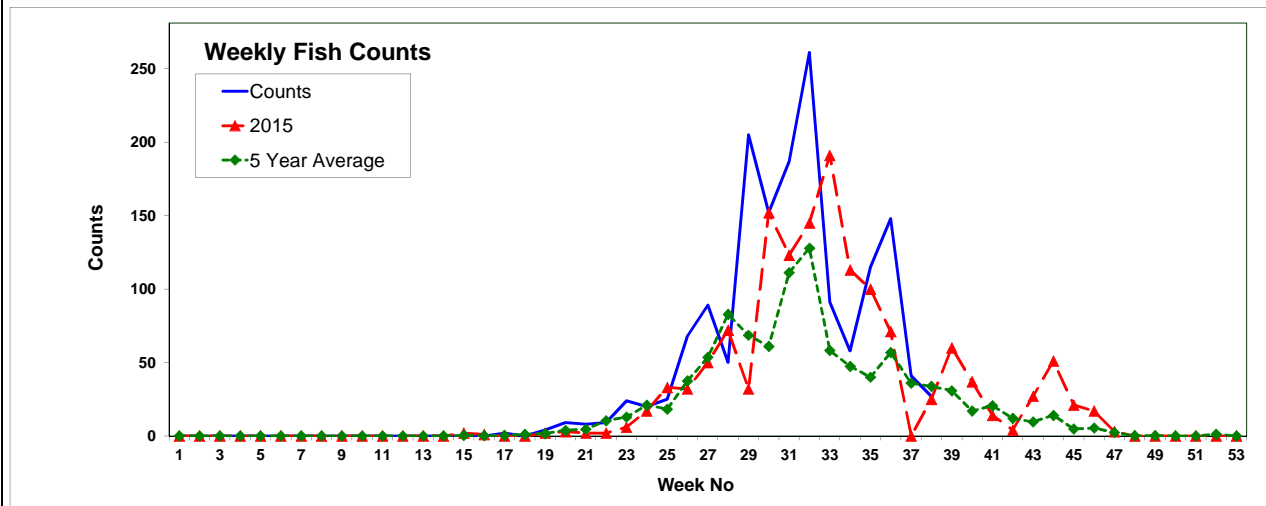

Torr Achilty Fish Pass - Salmon

Year 2016

Week **38**

Figures for Week No.	Mon	Tues	Wed	Thurs	Fri	Sat	Sun
38	12-Sep-16	13-Sep-16	14-Sep-16	15-Sep-16	16-Sep-16	17-Sep-16	18-Sep-16
Salmon Ascending	0	0	0	0	0	0	27
Kelts\Descending	0	0	0	0	0	0	0
	Weekly	Cumulative					
Figures for 2016	27	1593					
Figures for 2015	25	1174					
5 Year Average	33.80	889					

Week No	1	2	3	4	5	6	7	8	9	10	11	12	13	
Salmon Ascending	0	0	0	0	0	0	0	0	0	0	0	0	0	
Kelts\Descending	0	0	0	0	0	0	0	0	0	0	0	0	0	
Week No	14	15	16	17	18	19	20	21	22	23	24	25	26	
Salmon Ascending	0	0	0	2	0	4	9	8	9	24	20	25	68	
Kelts\Descending	0	0	0	0	0	0	0	0	0	0	0	0	0	
Week No	27	28	29	30	31	32	33	34	35	36	37	38	39	
Salmon Ascending	89	50	205	152	191	262	91	60	120	151	41	27	0	
Kelts\Descending	0	0	0	0	4	1	0	2	5	3	0	0	0	
Week No	40	41	42	43	44	45	46	47	48	49	50	51	52	53
Salmon Ascending	0	0	0	0	0	0	0	0	0	0	0	0	0	0
Kelts\Descending	0	0	0	0	0	0	0	0	0	0	0	0	0	0