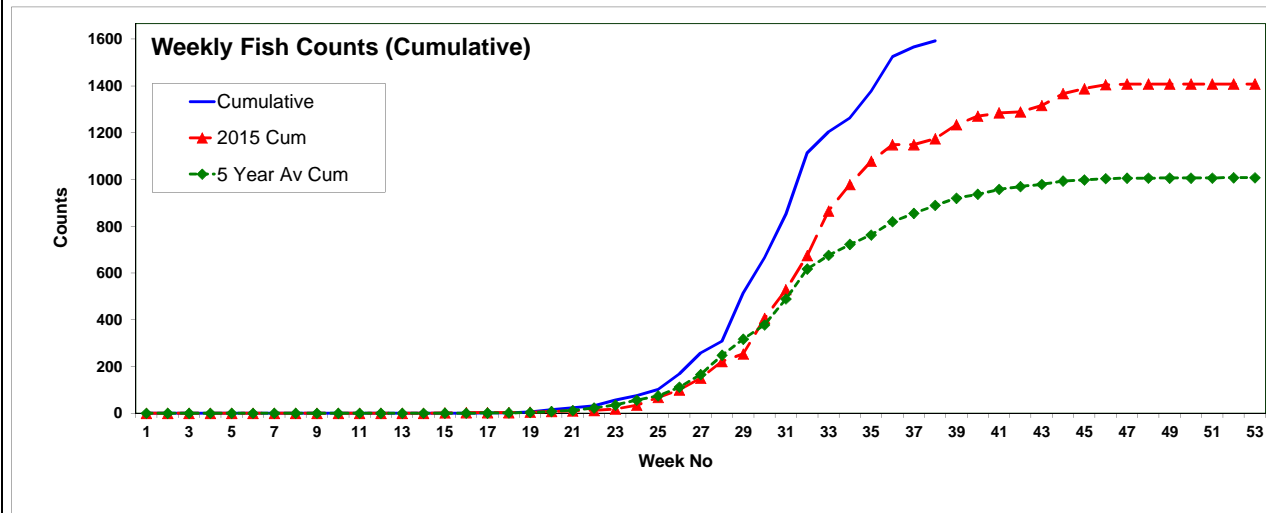

Torr Achilty Fish Pass - Salmon

Year 2016

Week **38**

Figures for Week No.	Mon	Tues	Wed	Thurs	Fri	Sat	Sun
38	12-Sep-16	13-Sep-16	14-Sep-16	15-Sep-16	16-Sep-16	17-Sep-16	18-Sep-16
Salmon Ascending	0	0	0	0	0	0	27
Kelts\Descending	0	0	0	0	0	0	0
	Weekly	Cumulative					
Figures for 2016	27	1593					
Figures for 2015	25	1174					
5 Year Average	33.80	889					

Week No	1	2	3	4	5	6	7	8	9	10	11	12	13	
Salmon Ascending	0	0	0	0	0	0	0	0	0	0	0	0	0	
Kelts\Descending	0	0	0	0	0	0	0	0	0	0	0	0	0	
Week No	14	15	16	17	18	19	20	21	22	23	24	25	26	
Salmon Ascending	0	0	0	2	0	4	9	8	9	24	20	25	68	
Kelts\Descending	0	0	0	0	0	0	0	0	0	0	0	0	0	
Week No	27	28	29	30	31	32	33	34	35	36	37	38	39	
Salmon Ascending	89	50	205	152	191	262	91	60	120	151	41	27	0	
Kelts\Descending	0	0	0	0	4	1	0	2	5	3	0	0	0	
Week No	40	41	42	43	44	45	46	47	48	49	50	51	52	53
Salmon Ascending	0	0	0	0	0	0	0	0	0	0	0	0	0	0
Kelts\Descending	0	0	0	0	0	0	0	0	0	0	0	0	0	0